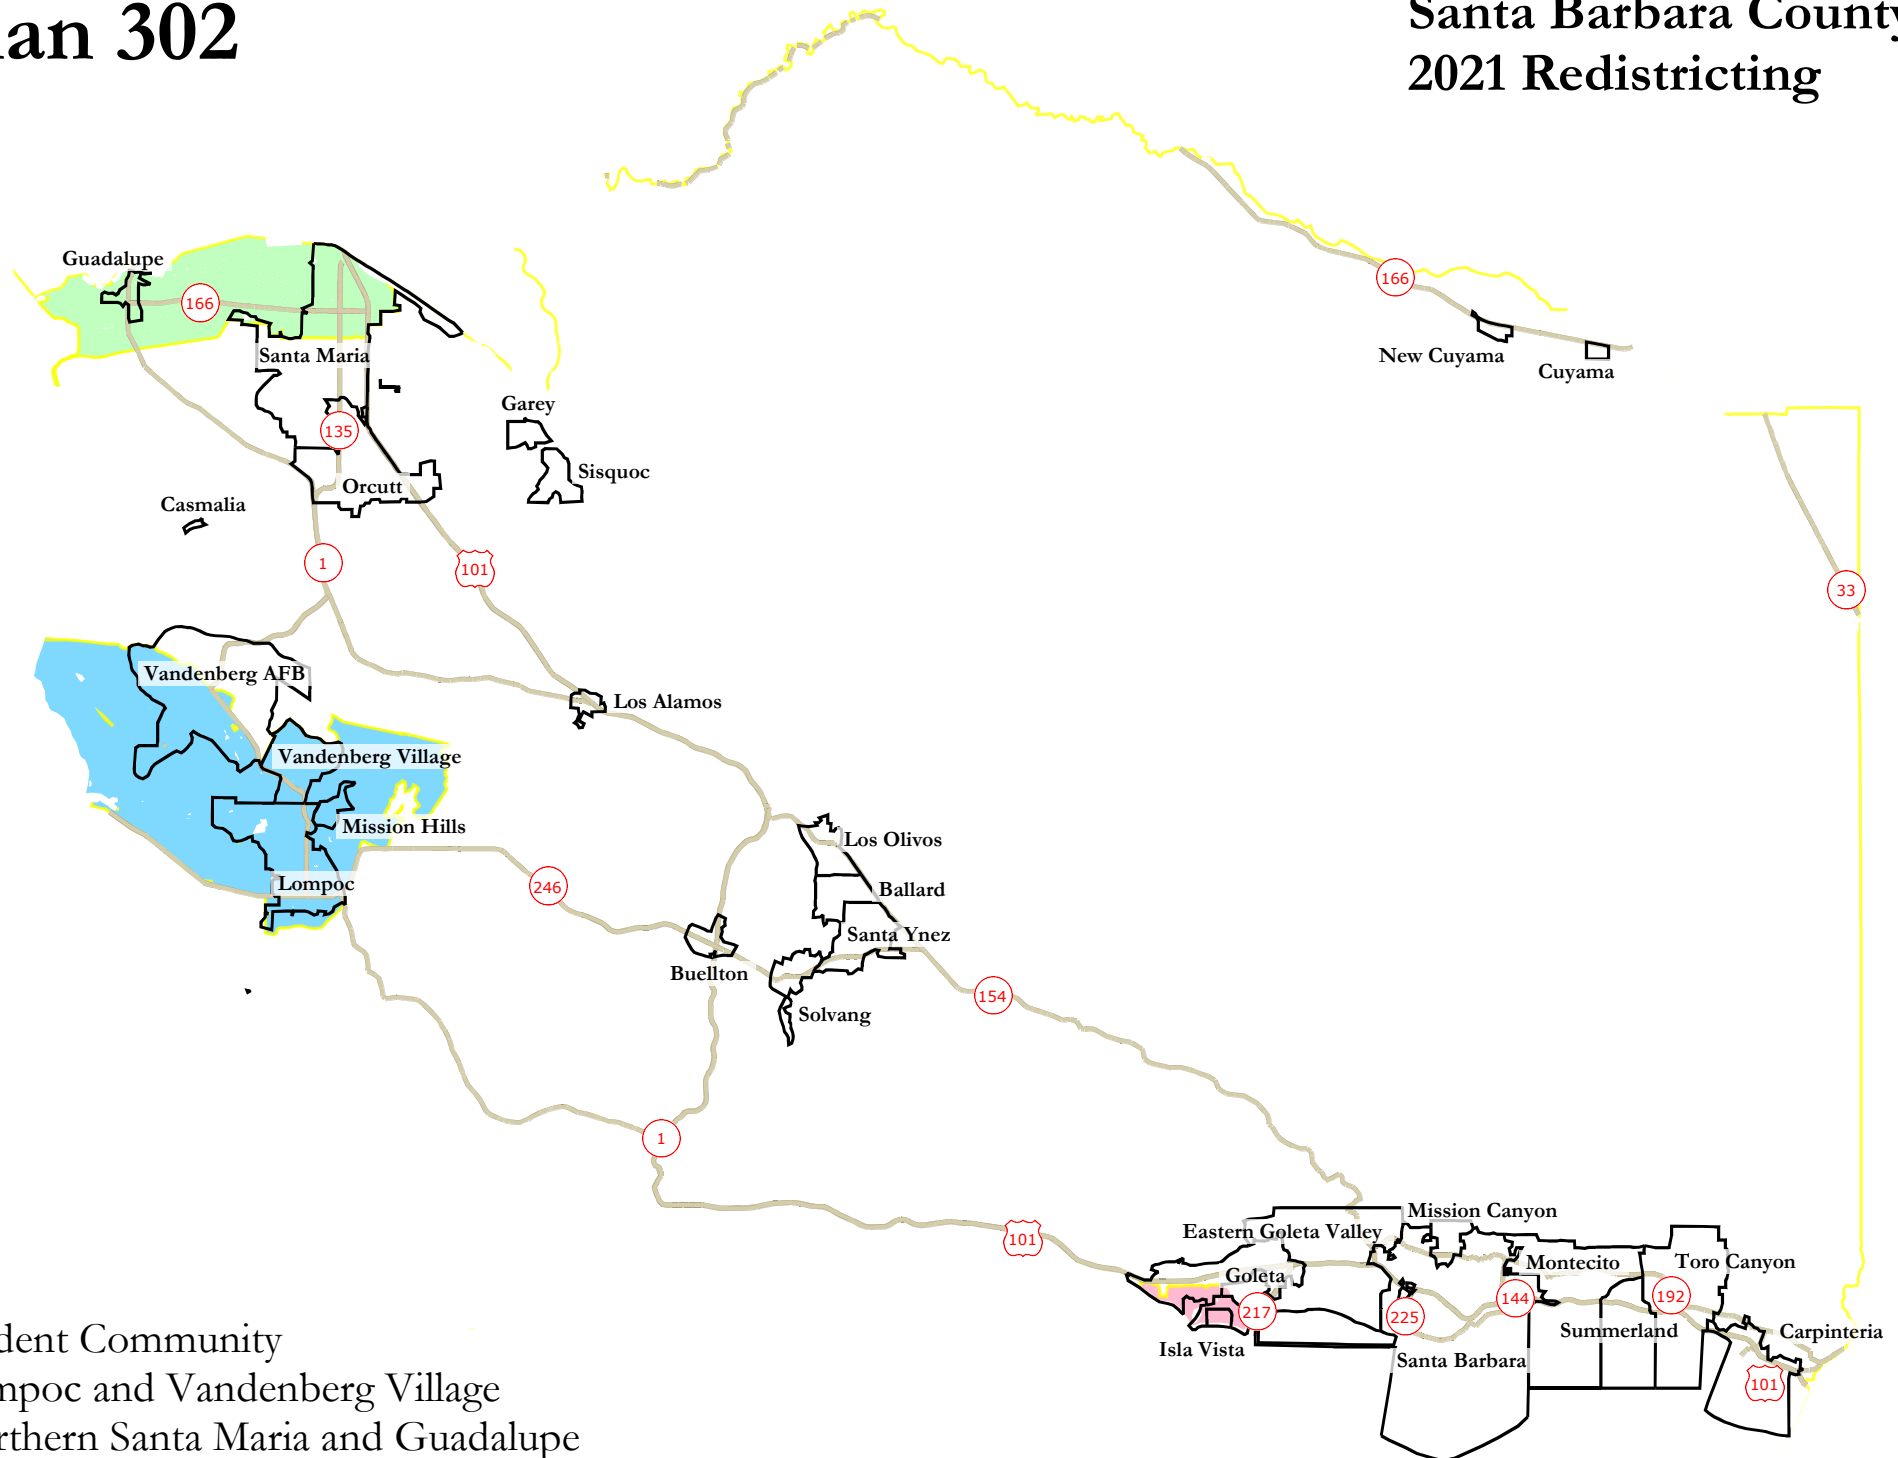

# Plan 302

# Santa Barbara County 2021 Redistricting

Student Community  
Lompoc and Vandenberg Village  
Northern Santa Maria and Guadalupe