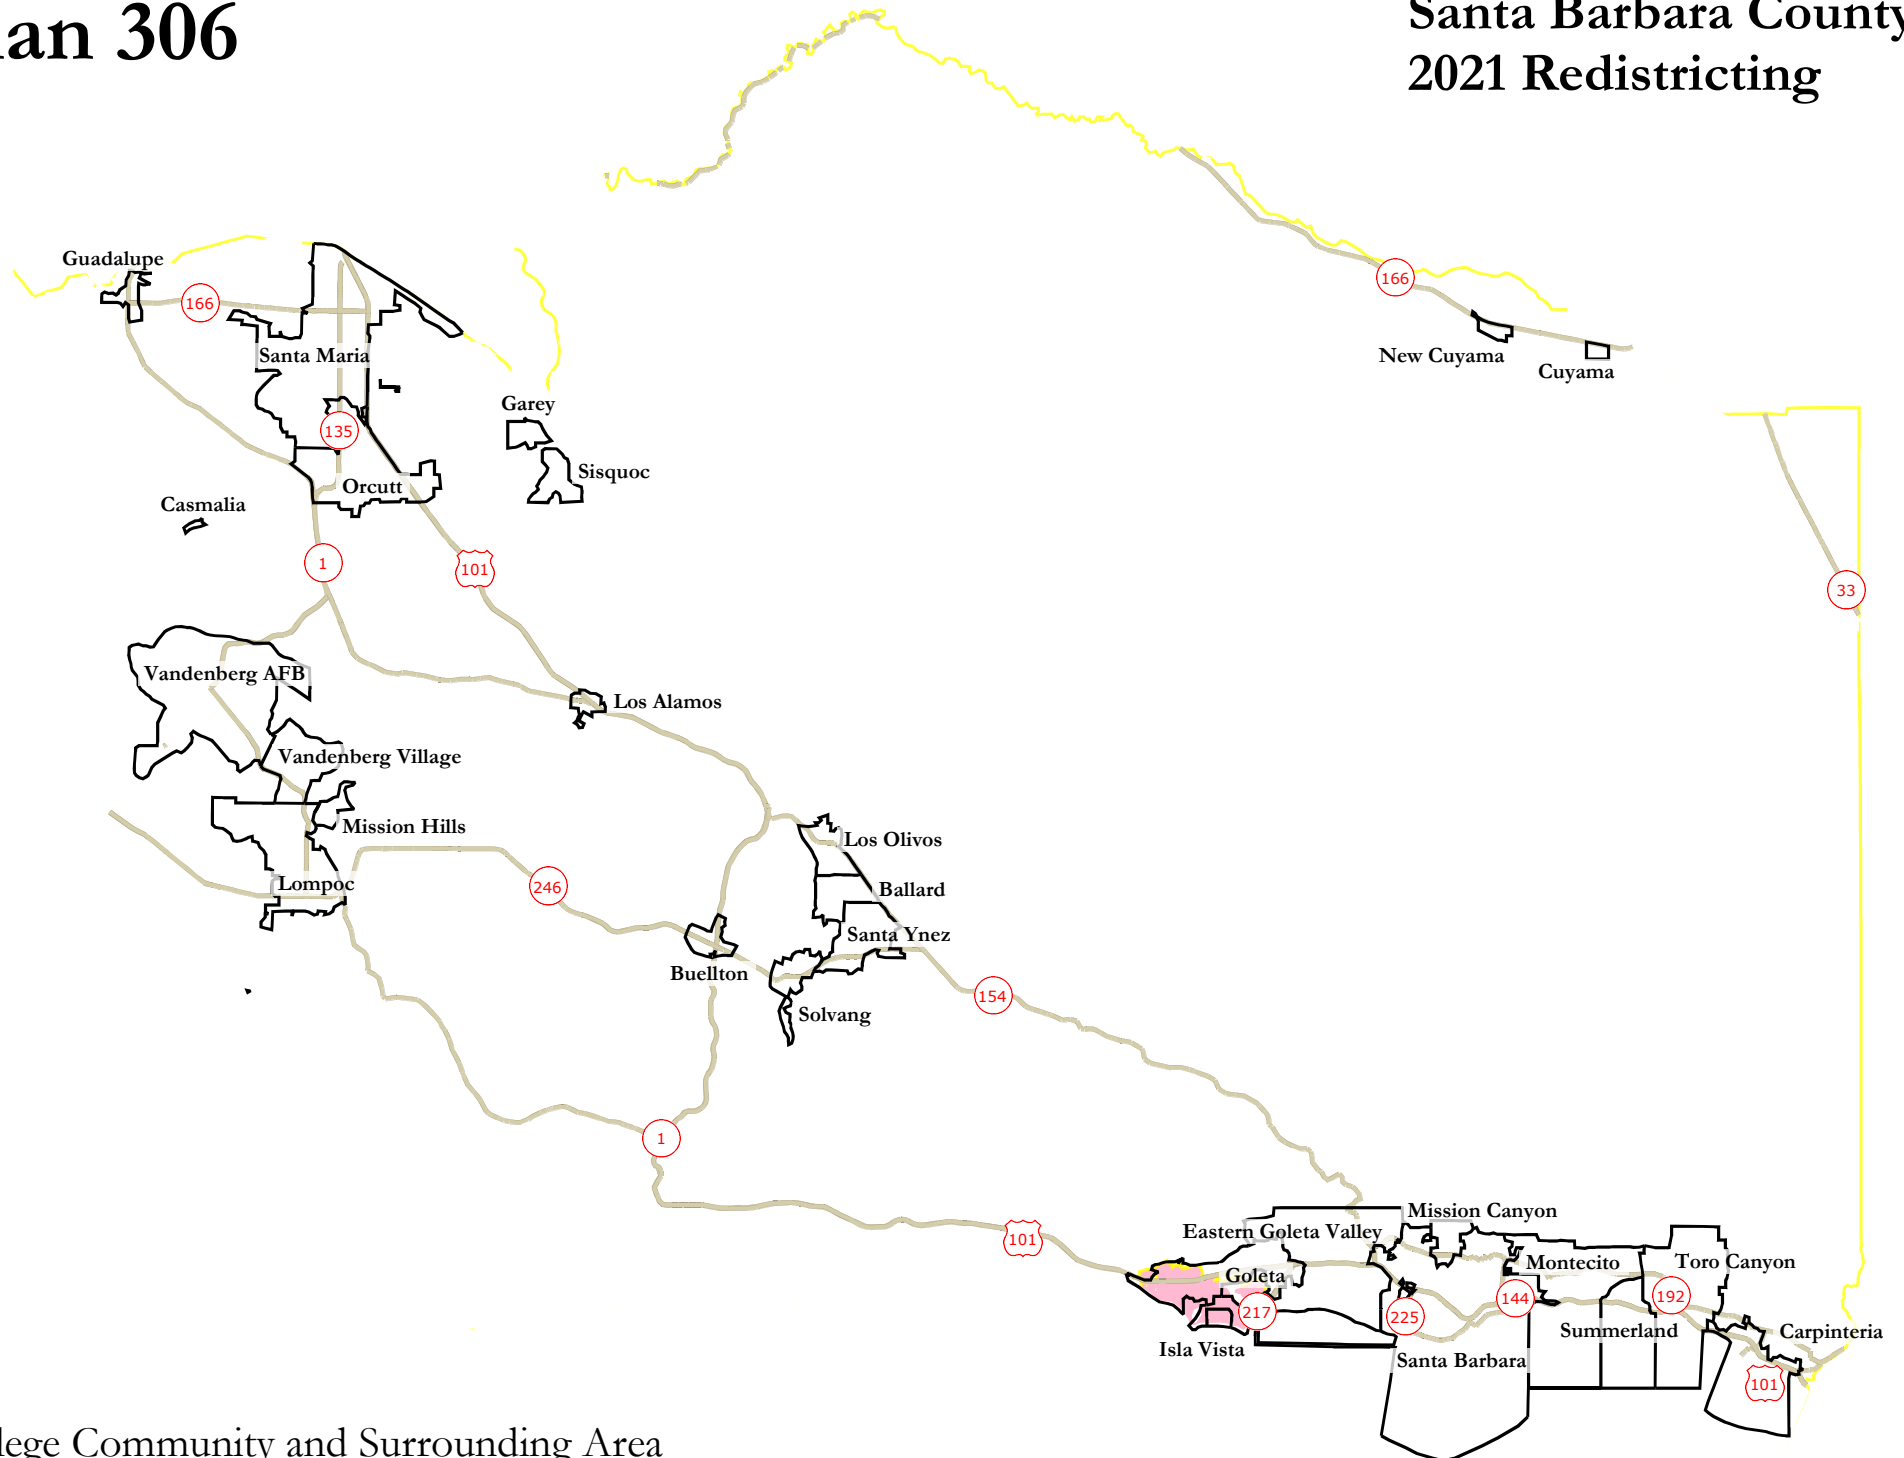

Plan 306

Santa Barbara County 2021 Redistricting

College Community and Surrounding Area