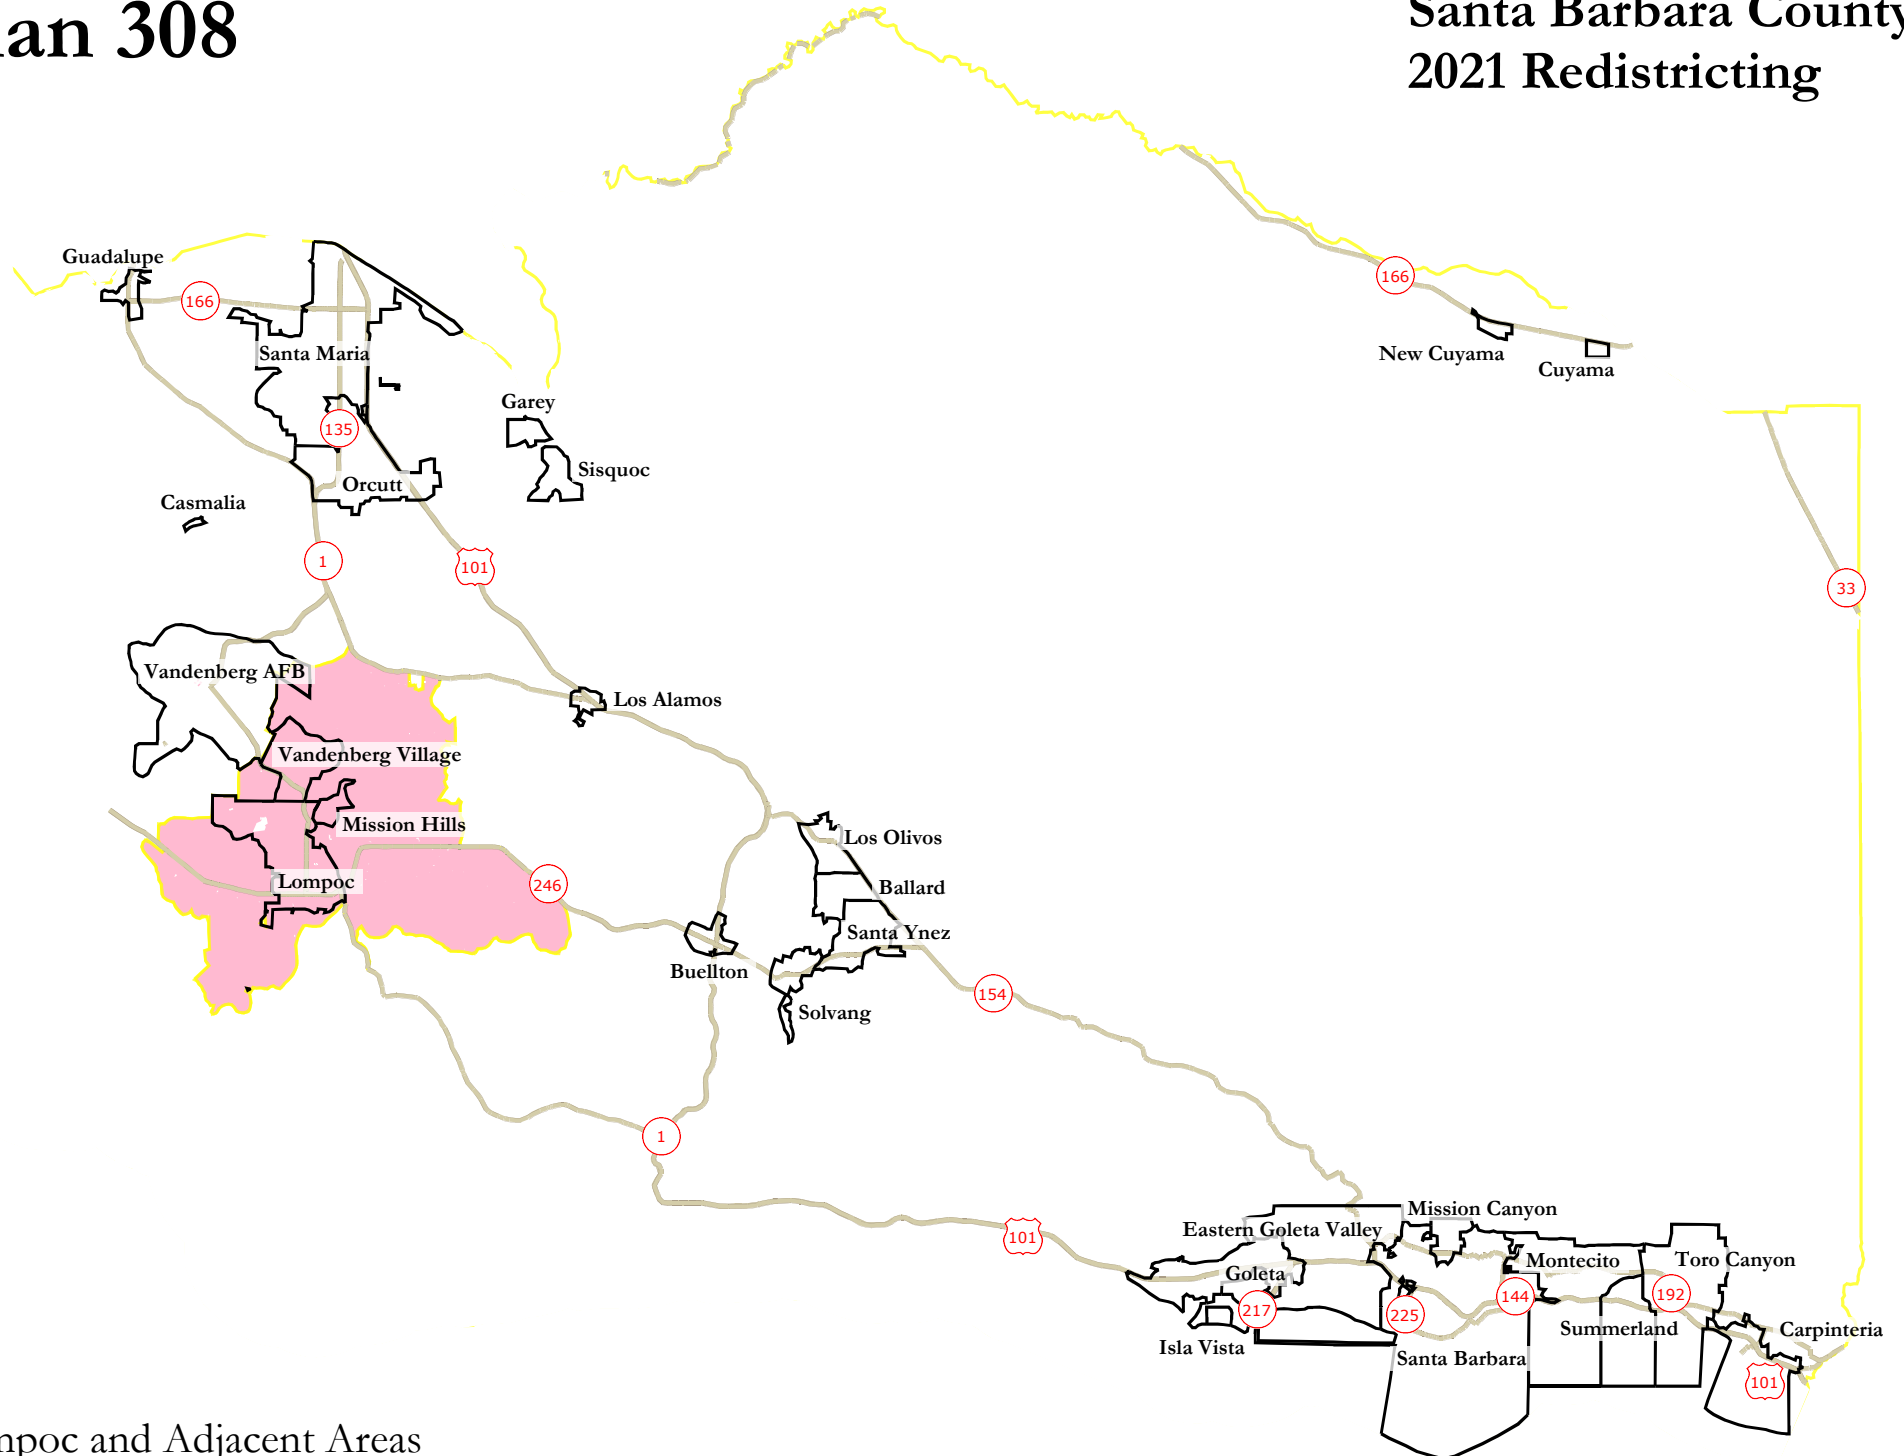

# Plan 308

# Santa Barbara County 2021 Redistricting

Lompoc and Adjacent Areas